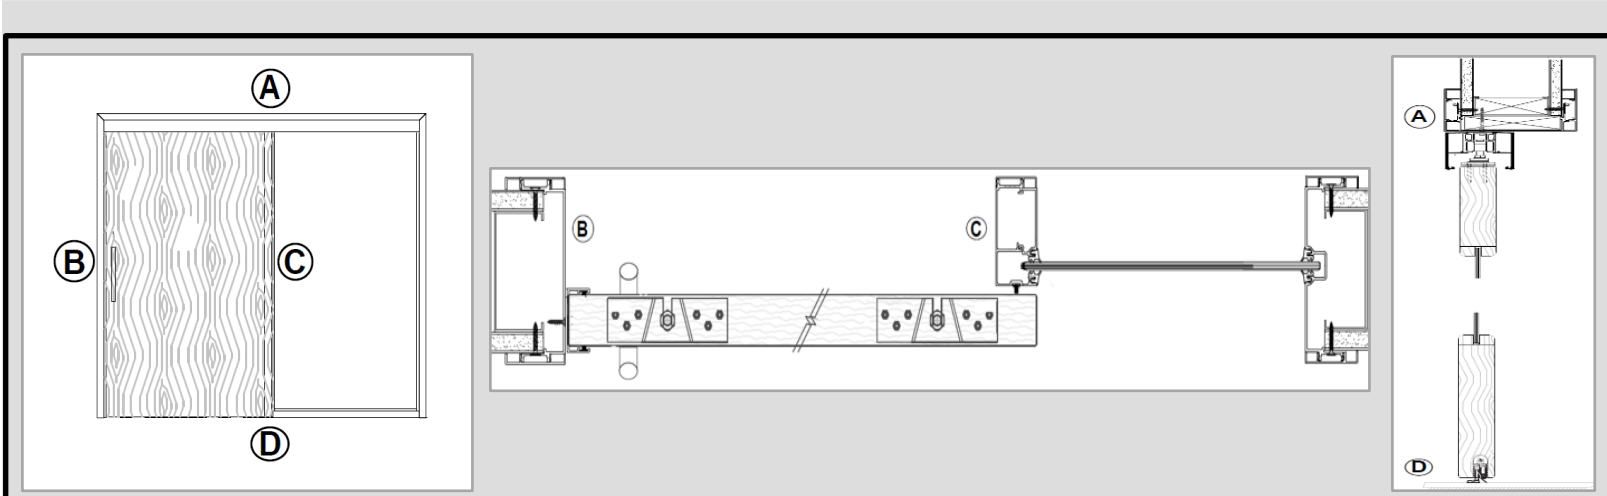

Elevations and Sections