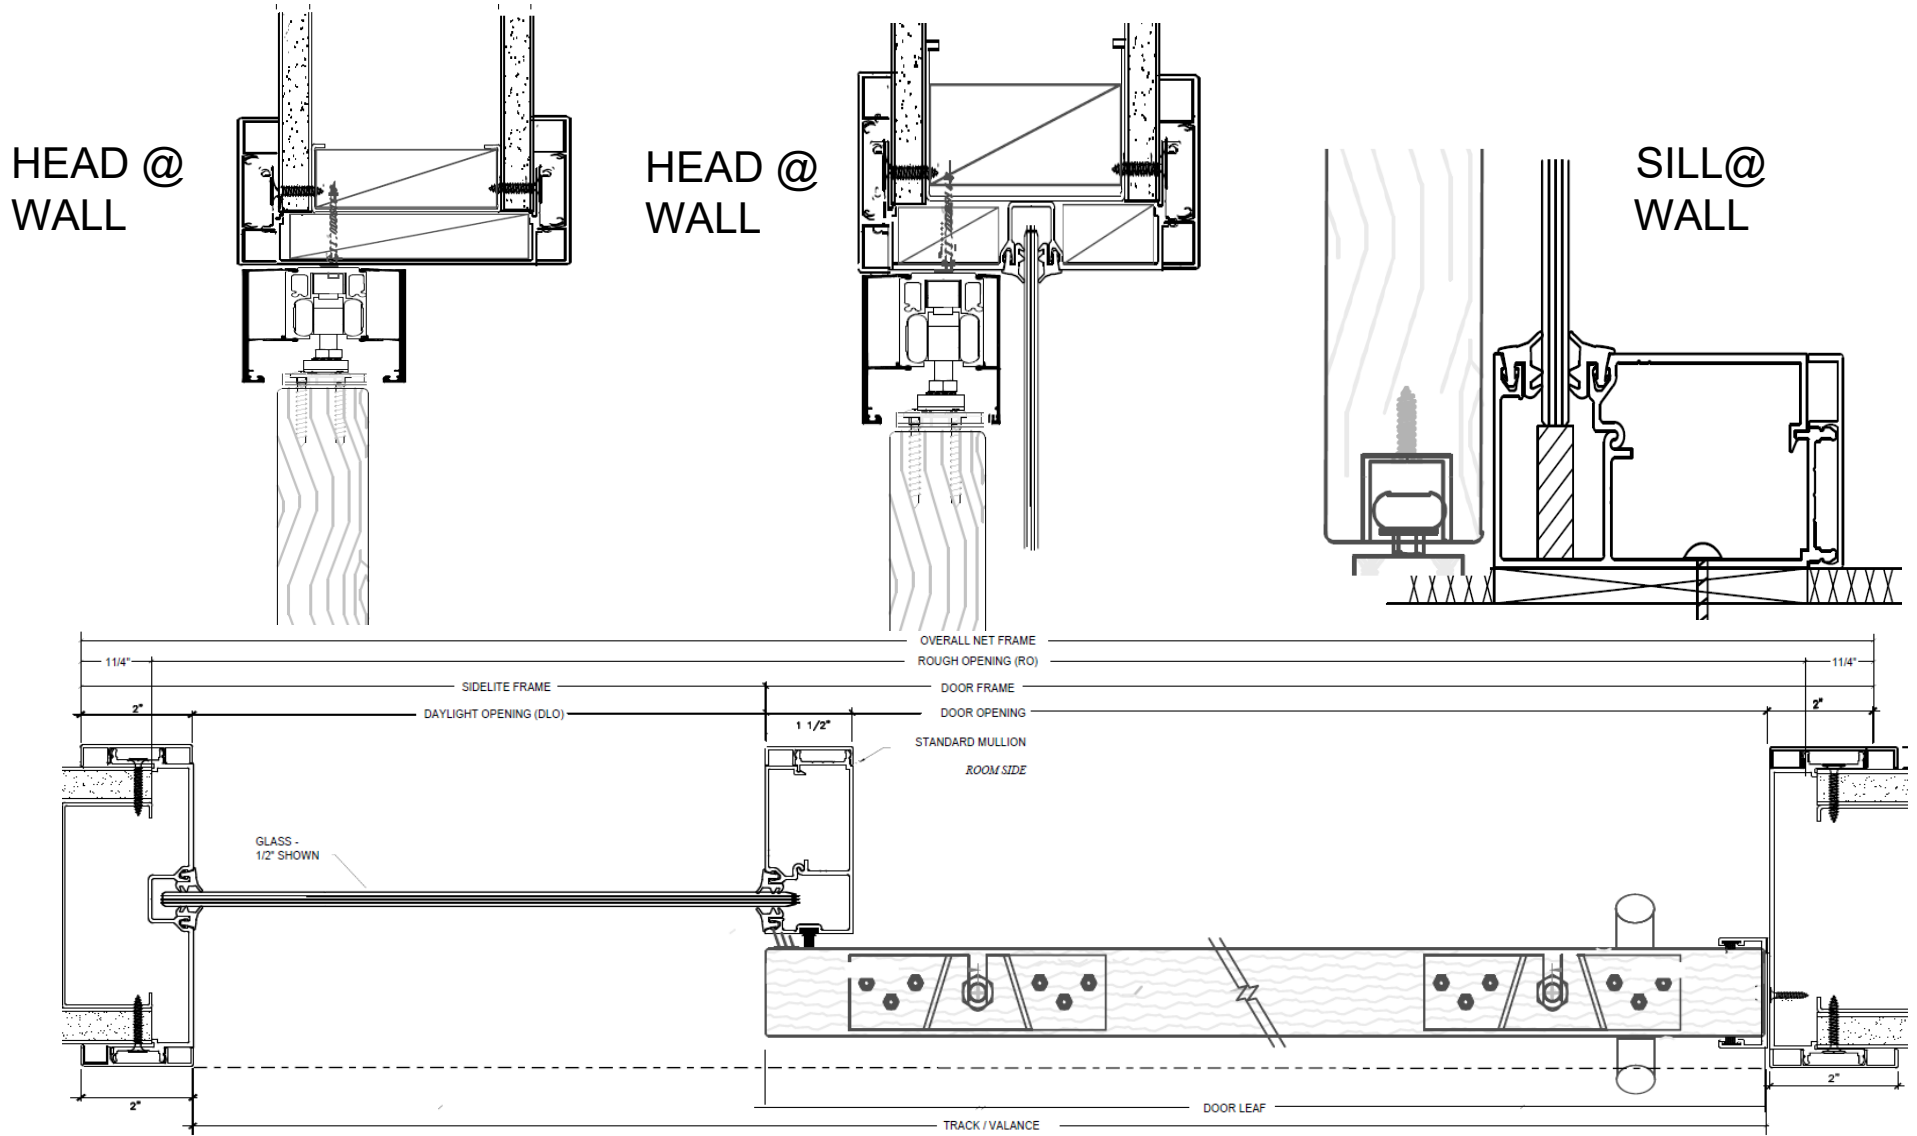

RecessedSlide™
General Elevations

An ADA Sliding Door Solutions Company

Bohemia, NY 11716

1 833 BRN DOOR

info@modtrax.com

RecessedSlide™ General Elevations

An ADA Sliding Door Solutions Company