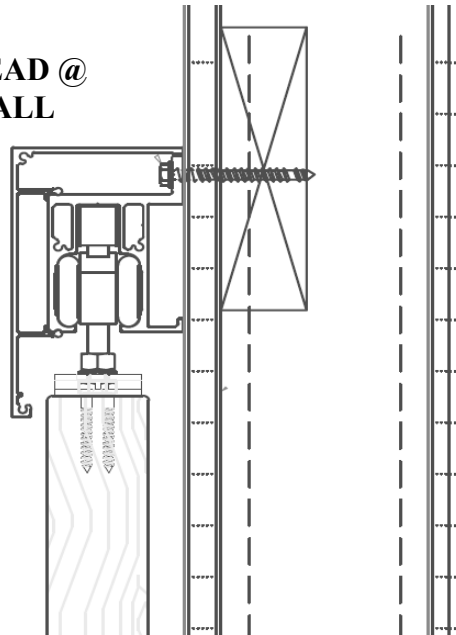

Single Slider Surface Mounted General Elevations

An ADA Sliding Door Solutions Company

Single Surface Mounted Slider Elevations

HEAD @
OPENING

HEAD @
WALL

STILL @
WALL

FINISHED FRAME OPENING

CLEAR OPENING