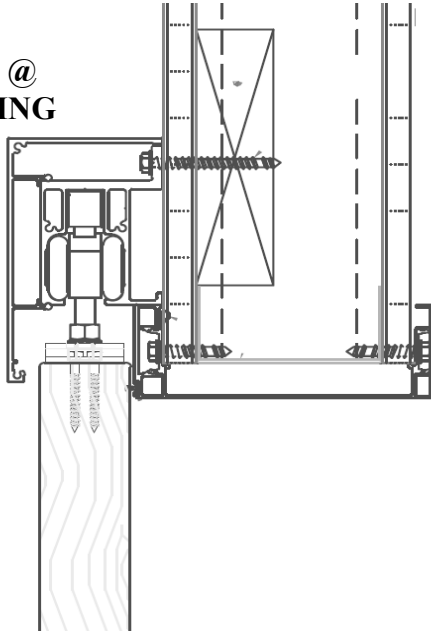

Single Slider Surface Mounted General Elevations

An ADA Sliding Door Solutions Company

Single Surface Mounted Slider Elevations

HEAD @
OPENING

HEAD @
WALL

STILL @
WALL

FINISHED FRAME OPENING

CLEAR OPENING