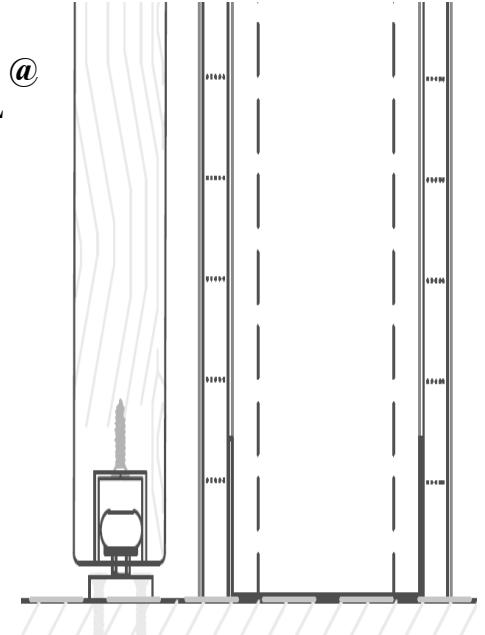

Single Slider Surface Mounted General Elevations

An ADA Sliding Door Solutions Company

Single Surface Mounted Slider Elevations

HEAD @
OPENING

HEAD @
WALL

STILL @
WALL

FINISHED FRAME OPENING

CLEAR OPENING