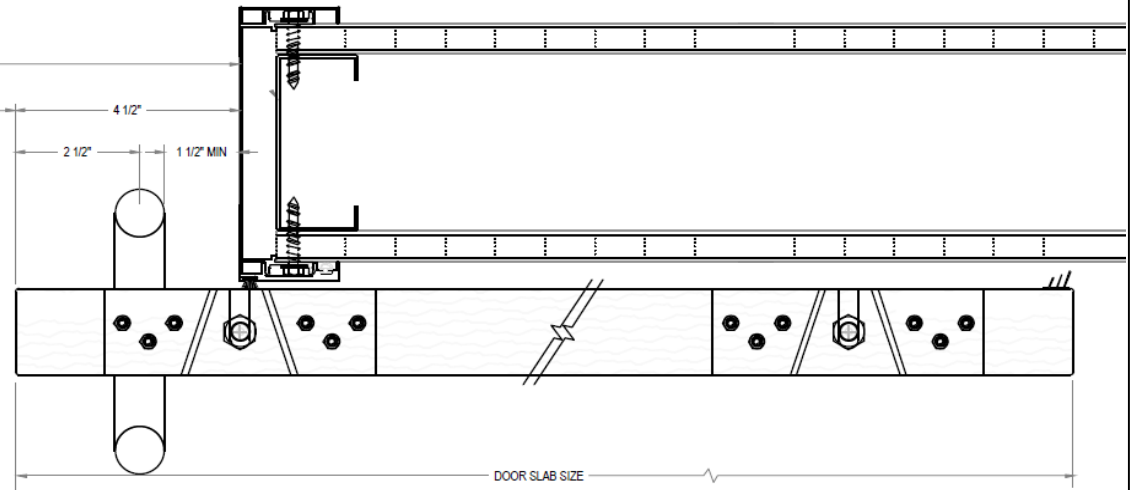

Single Slider Surface Mounted General Elevations

An ADA Sliding Door Solutions Company

Single Surface Mounted Slider Elevations

HEAD @
OPENING

HEAD @
WALL

STILL @
WALL

FINISHED FRAME OPENING

CLEAR OPENING