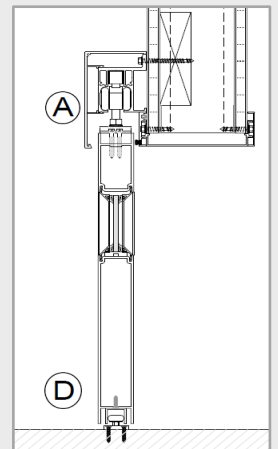

Elevations and Sections