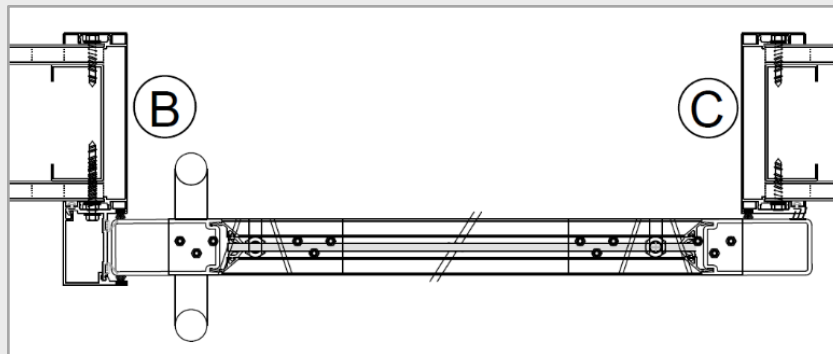

Elevations and Sections