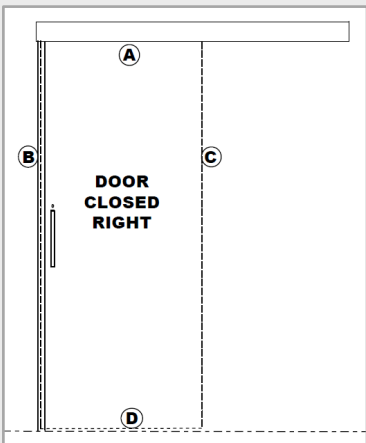

Elevations and Sections